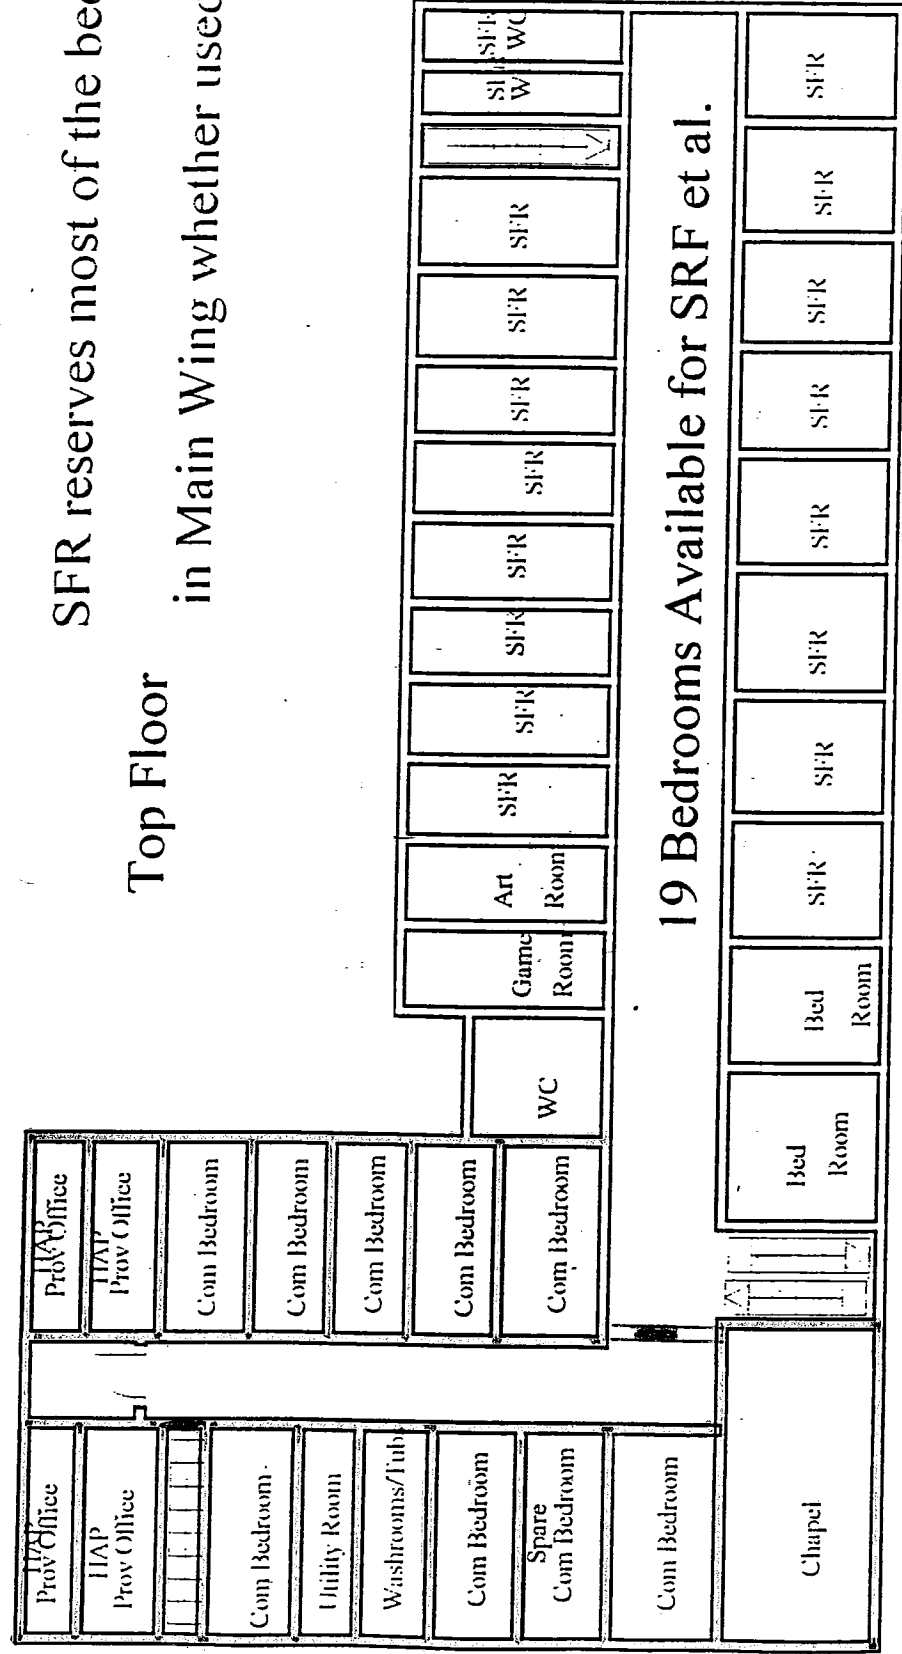

By Crest DK
Office DW

Kitchen Facilities shared by 3 Entities
Main Floor Dining Room shared by 3 Entities
Chapel shared by 3 Entities

CND
SRF

ELEV

Basement Floor

Mechanical Room is neutral

Bill's Room is neutral

CND
SRF

ELEV

SFR reserves most of the bedrooms
Top Floor in Main Wing whether used or not.

19 Bedrooms Available for SRF et al.

CND
SRF